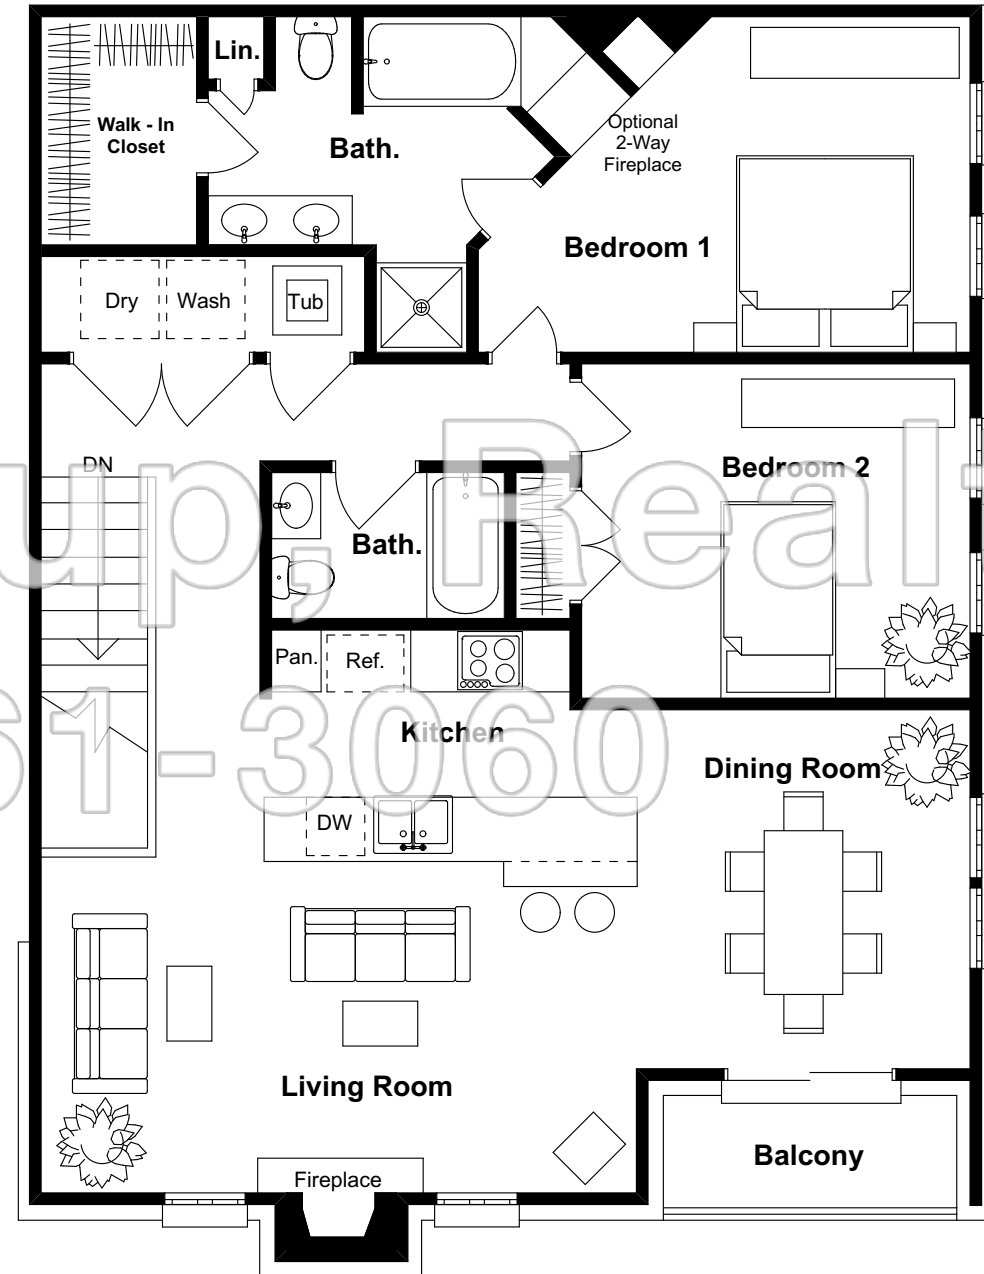

WELLESLEY GARDENS

THE COVENTRY MODEL

2 Bedrooms, 2 Bathrooms

First Floor Plan

Second Floor Plan

1,318 Sq.feet