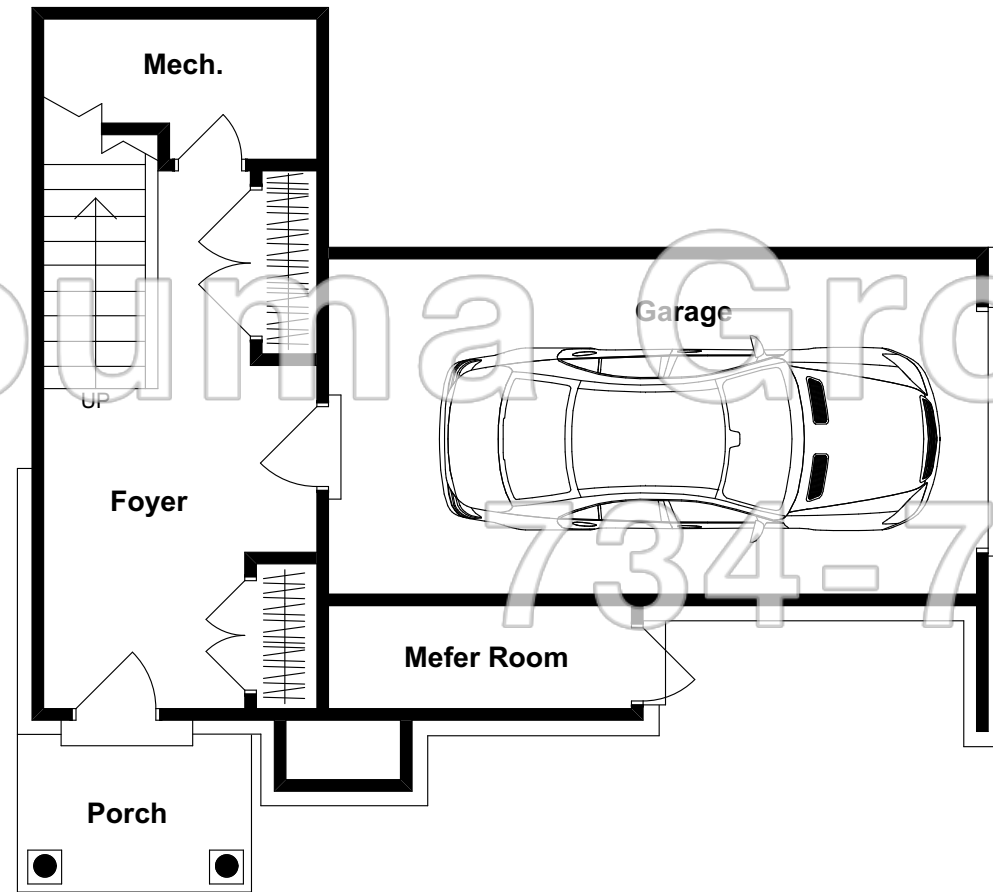

WELLESLEY GARDENS

THE COVENTRY MODEL

2 Bedrooms, 2 Bathrooms

First Floor Plan

Second Floor Plan

1,318 Sq.feet